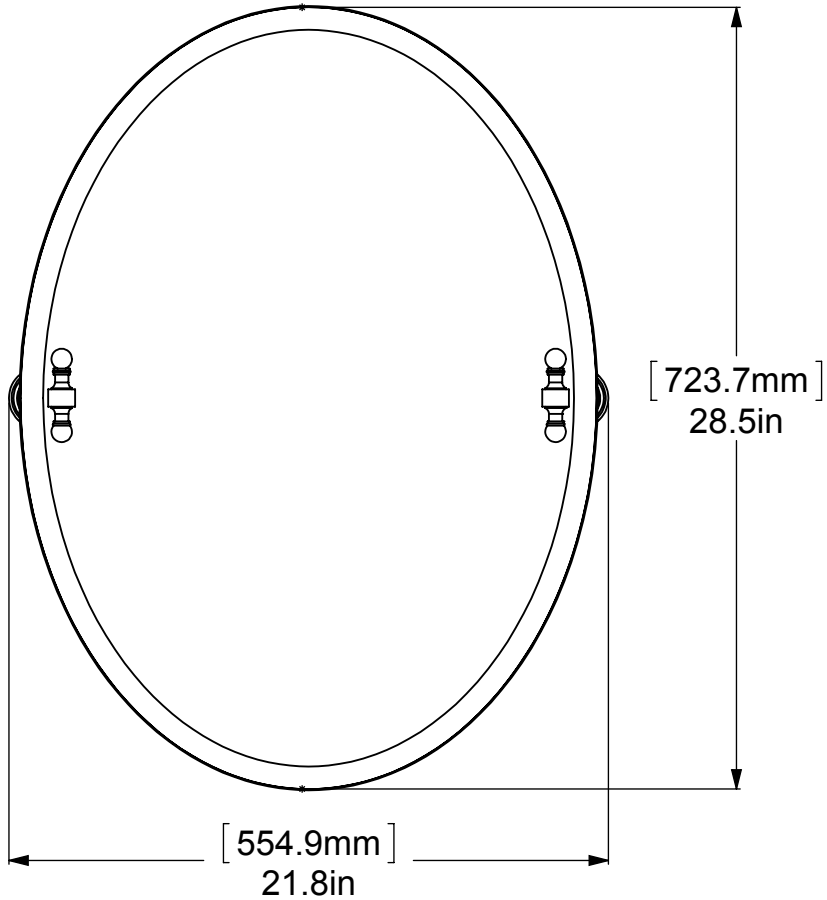

1	BPWV	BACKPLATE	2
2	NKSL-58	SUPPORT	2
3	BL2T-1	BALL SUPPORT	2
4	HBTT-78	TILT	2
9	BL1T-34	END BALL	4
6	MROV-91	MIRROR	1
7	HB1T-1	HUB	2
8	NKSL-78	NECK	4

UNLESS OTHERWISE STATED

.X	±.3mm
.XX	±.15mm
.XXX	±.008mm

COPYRIGHT © Allied Brass 2016

DRAWN	3/24/2016	I.M
CHECKED	3/24/2016	P.D
APPROVED	3/24/2016	R.A

MATERIAL:	BRASS
DESCRIPTION:	MIRROR

FINISH	TBD
QUANTITY	TBD
DRAWING No.	RW-91
REV	0
SCALE	1:7
SHEET: 01	A4