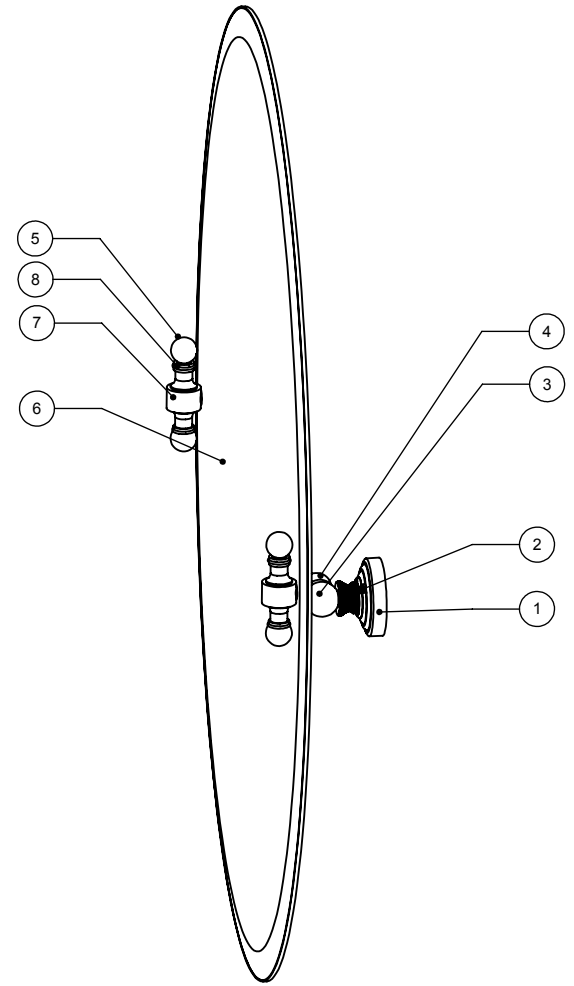

1	BPWV	BACKPLATE	2
2	NKSL-58	SUPPORT	2
3	BL2T-1	BALL SUPPORT	2
4	HBTT-78	TILT	2
9	BL1T-34	END BALL	4
6	MROV-91	MIRROR	1
7	HB1T-1	HUB	2
8	NKSL-78	NECK	4

UNLESS OTHERWISE STATED

.X	±.3mm
.XX	±.15mm
.XXX	±.008mm

COPYRIGHT © Allied Brass 2016

DRAWN	3/24/2016	I.M
CHECKED	3/24/2016	P.D
APPROVED	3/24/2016	R.A

MATERIAL:	BRASS
DESCRIPTION:	MIRROR

FINISH	TBD
QUANTITY	TBD
DRAWING No.	RW-91
REV	0
SCALE	1:7
SHEET: 01	A4